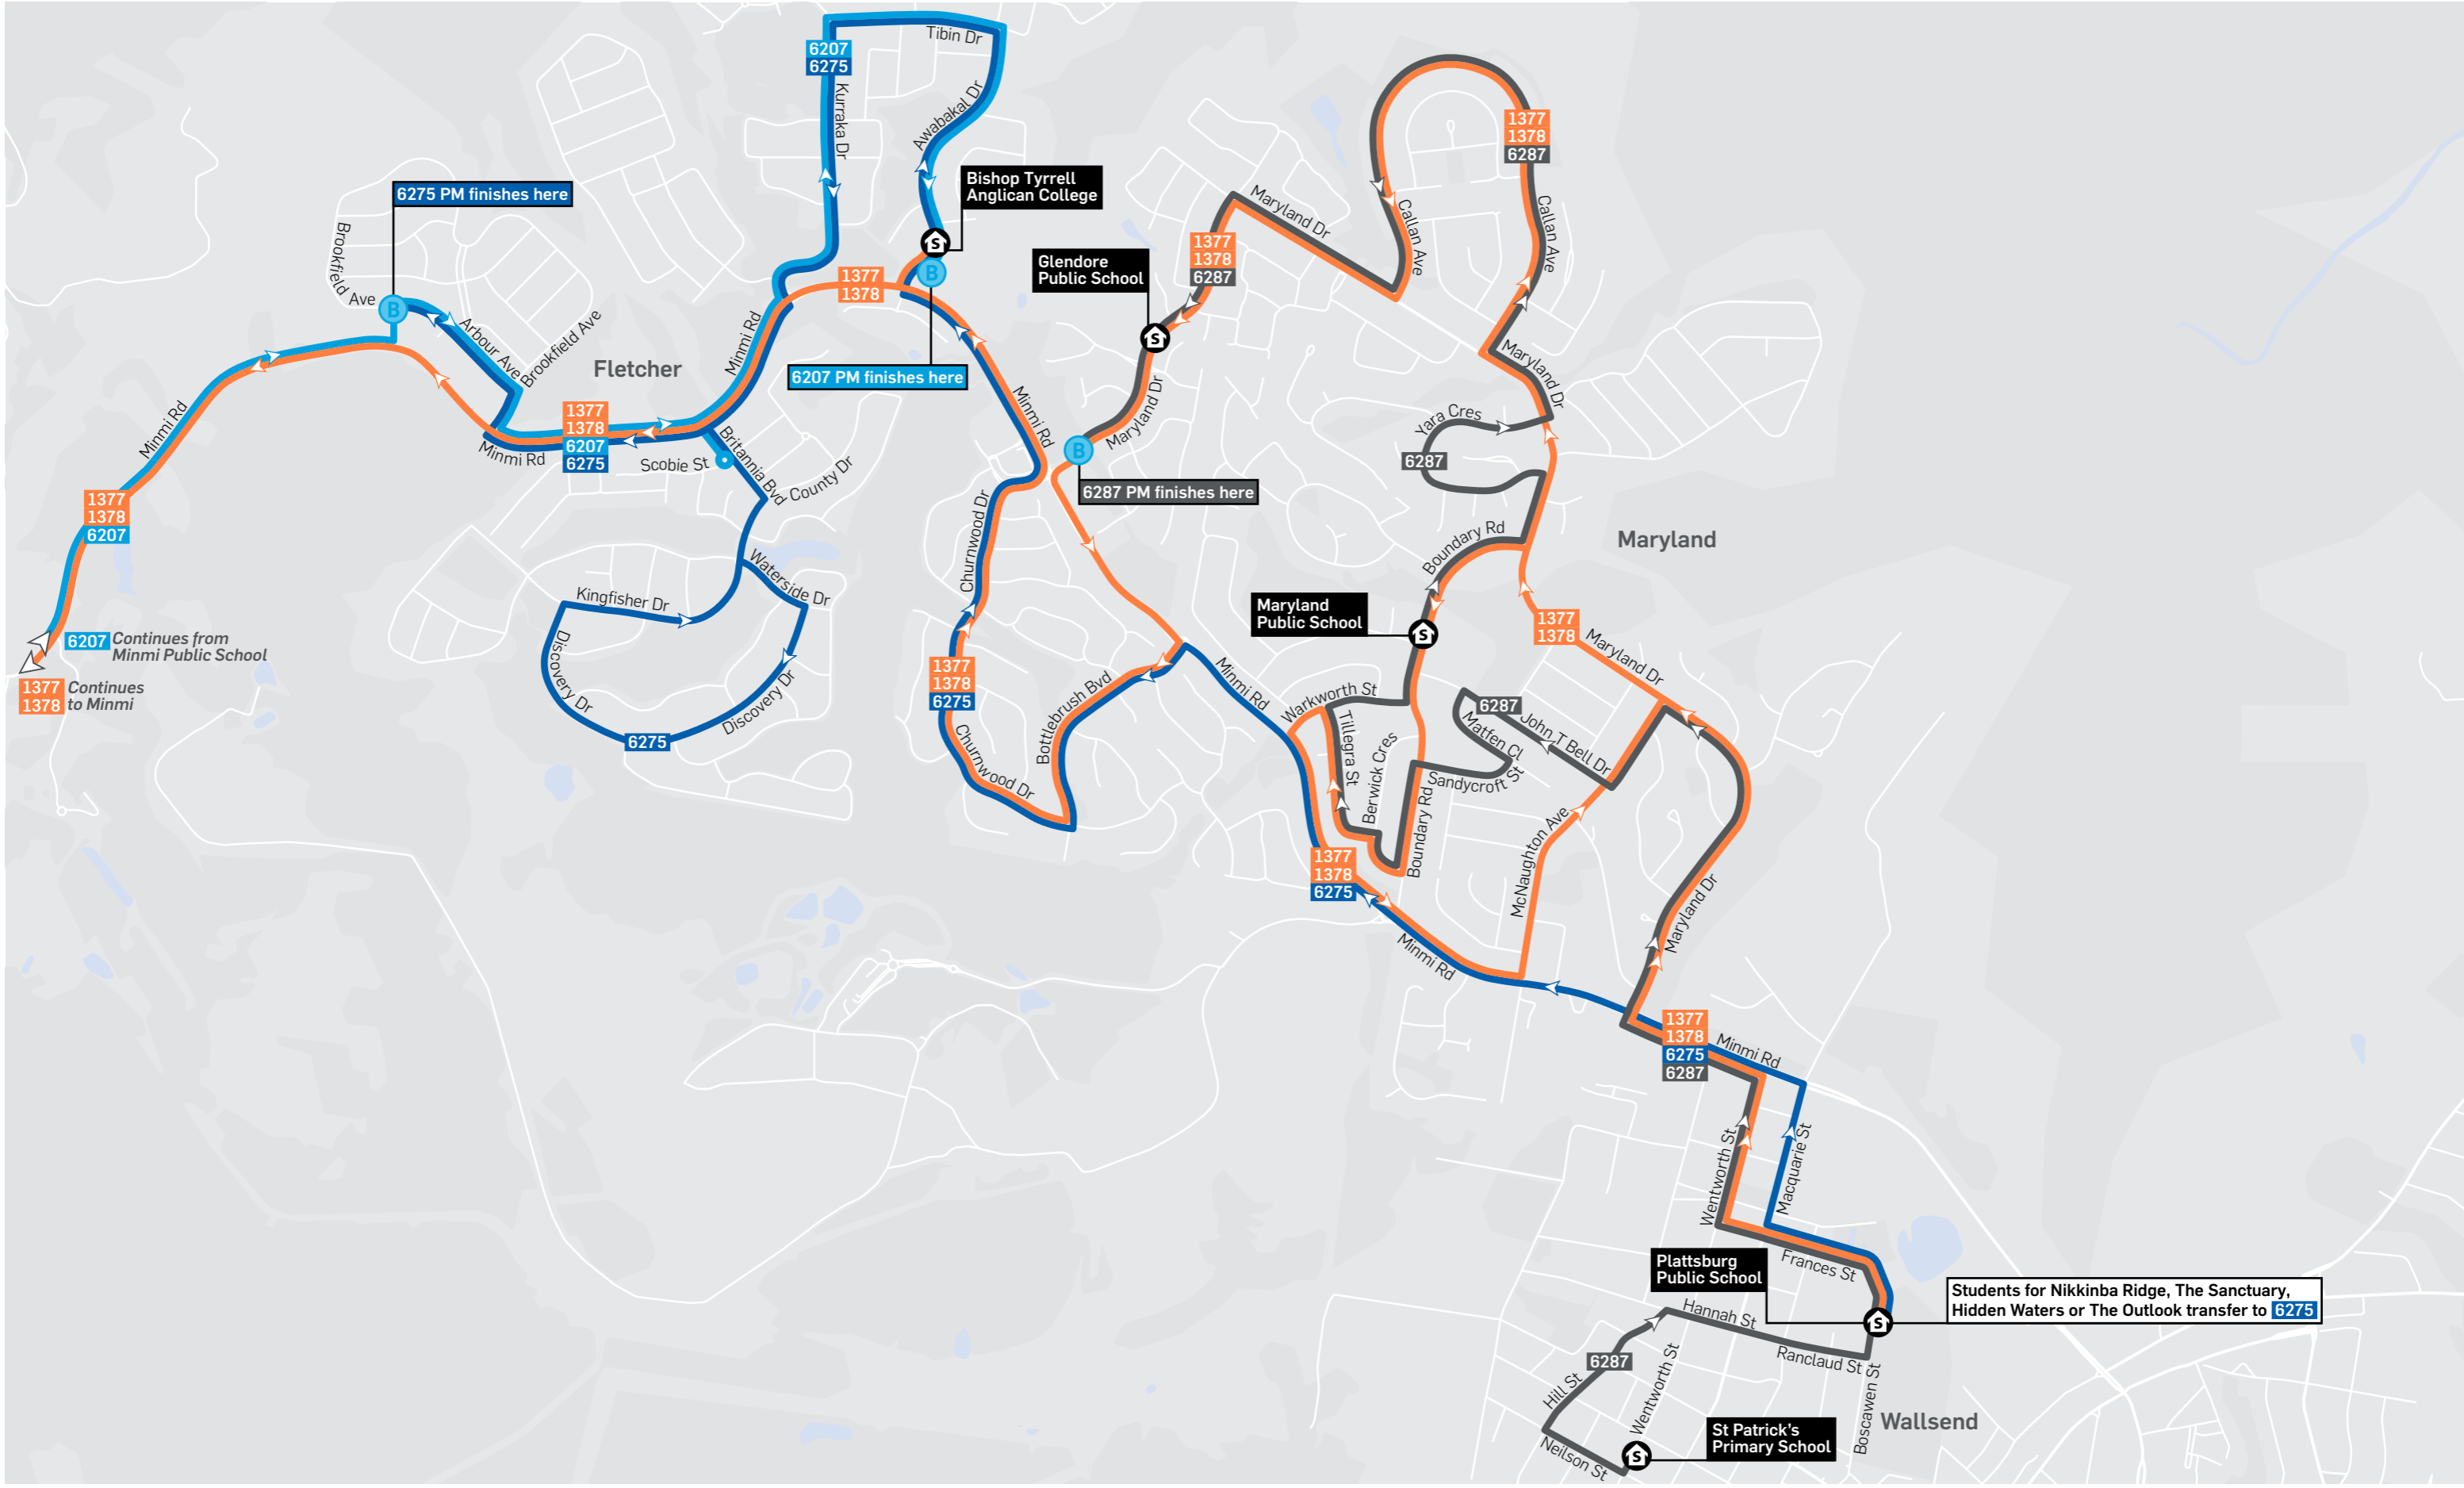

School bus services: Local Primary Schools to Maryland and Fletcher

Afternoon (PM)
Commencing **Tuesday 15th June 2021**

Key

- Bus route
- Route number
- Direction of travel
- Finish
- School

T021328 | base map © OpenStreetMap contributors